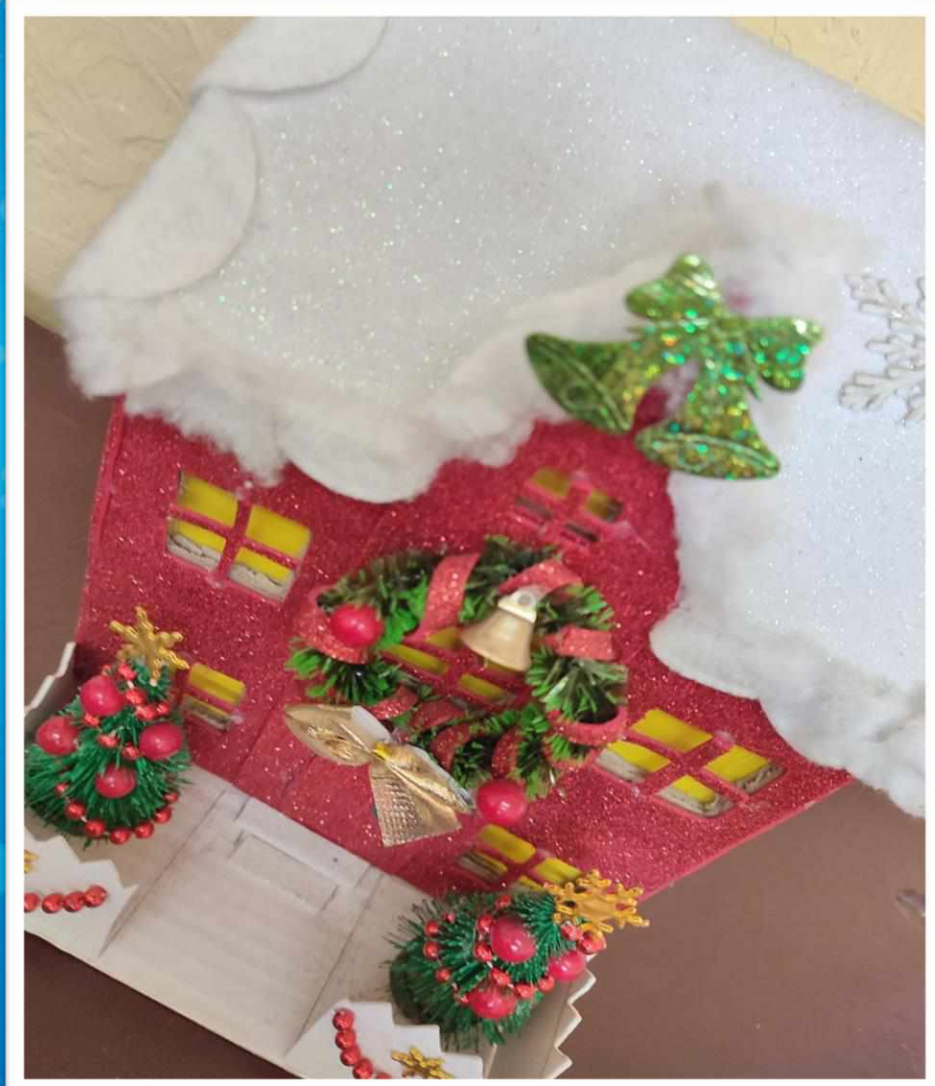

**Композиція «Новорічний домашній
затишок»**

**Чумаченко Антоніна Анатолівна,
Чумаченко Анастасія Анатолівна
Кер. Петренко Т.М.**