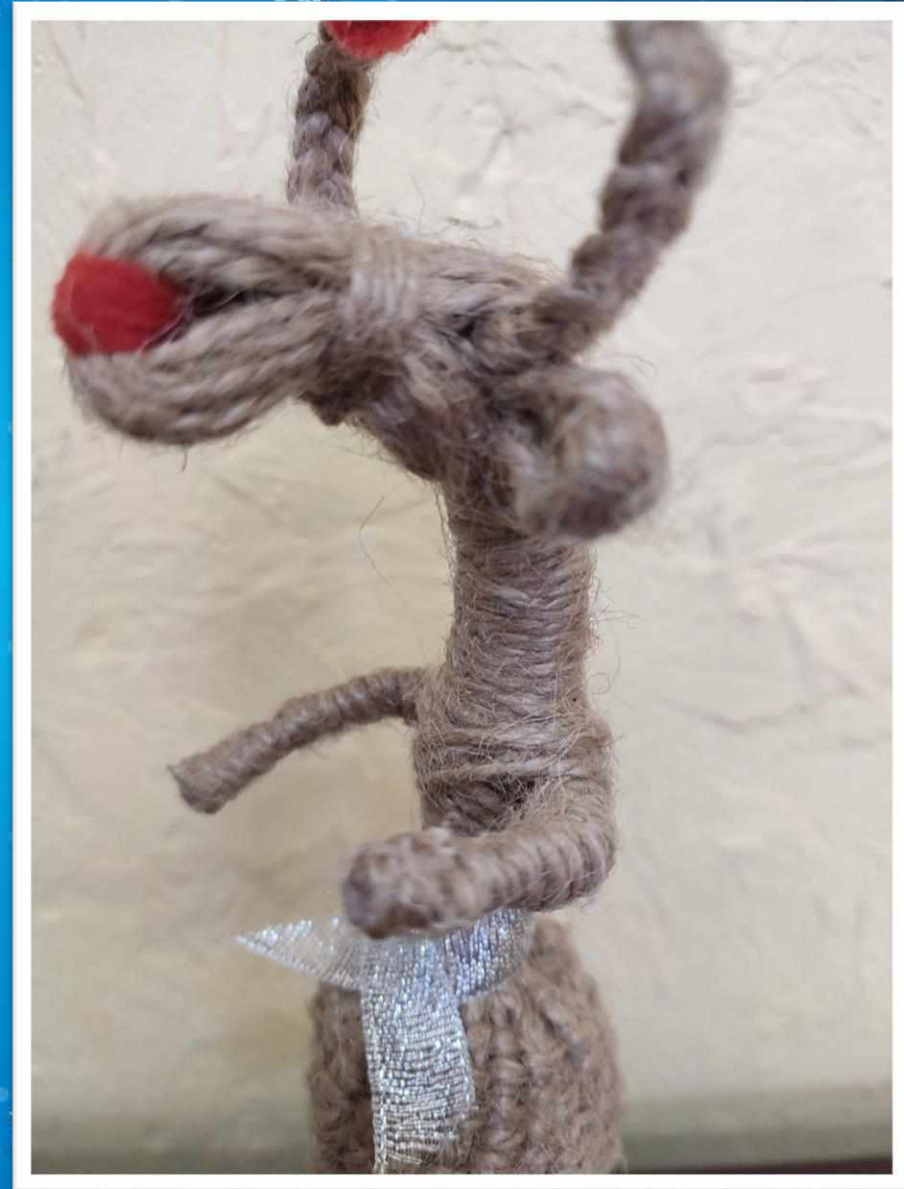

**Обрядовий сувенір «Коза – Дереза»
Каліга Микола Євгенович
Кер. Петренко Н.В.**