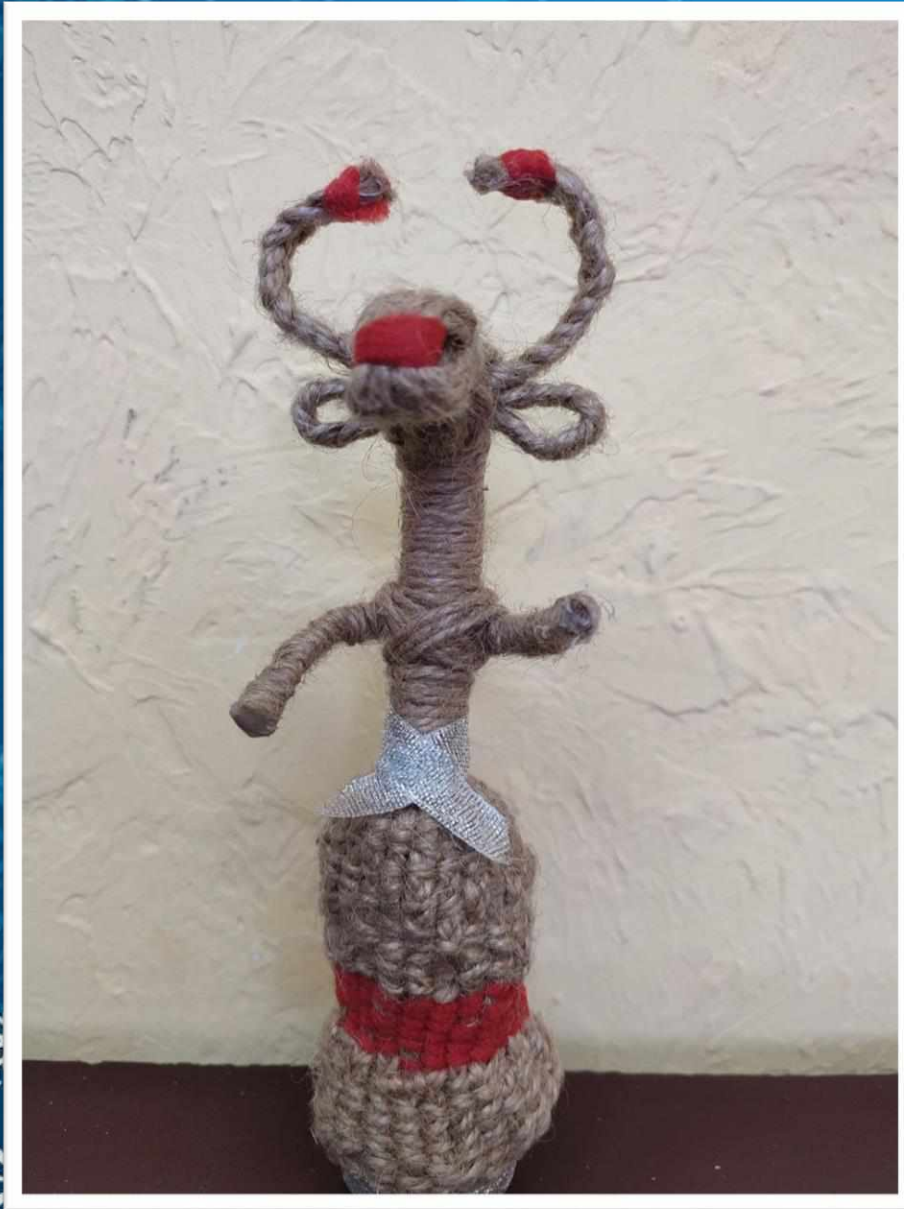

**Обрядовий сувенір «Коза – Дереза»
Каліга Микола Євгенович
Кер. Петренко Н.В.**