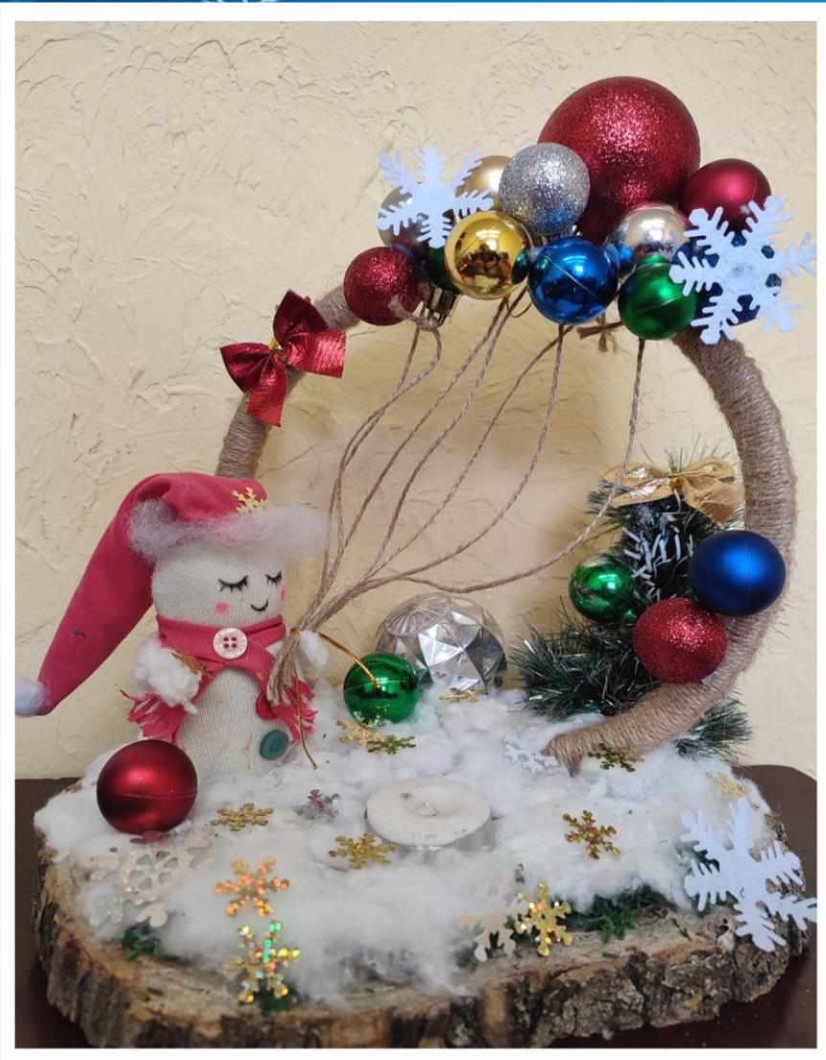

Новорічна композиція «Політ до мрій»
Робота учнів:
Шаповал Максим Анатолійович,
Зирянової Ольги Василівни, Ратушненко
Світлани Олександрівни, Кваші Давида
Васильович, Бондар Софія Іванівна
Кер. Касьяненко Т.І.